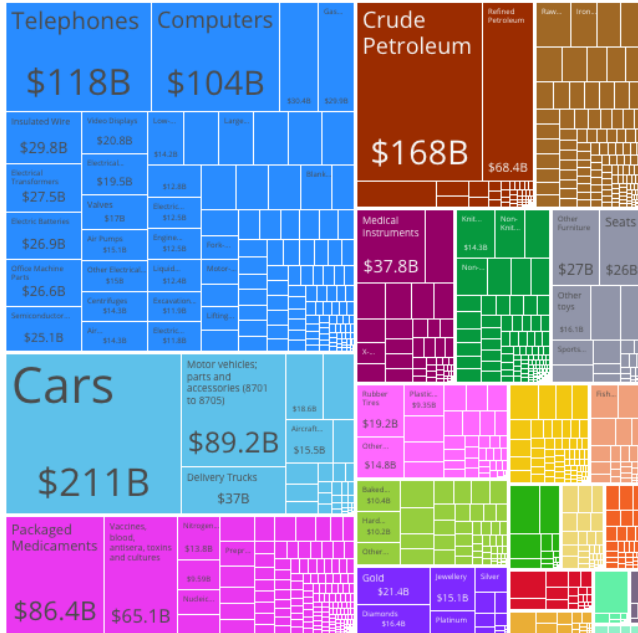

Total: \$6.62B

Product Exports

[Click to select a Product]

Total: \$1.9T

Destinations

[Click to select a Country]

Total: \$1.9T

Product Imports
[Click to select a Product]

Total: \$2.98T

Destinations
[Click to select a Country]

Total: \$2.98T

Innovación

Emprender es un deber

Innovación = Invención x Uso

Figure 2-1. Interacting Technology Stages

Espectro de Innovación Tecnológica (La realidad)