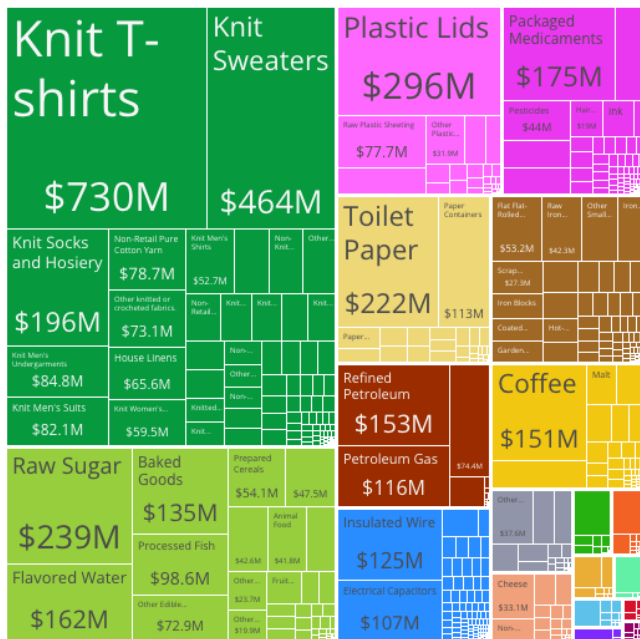

Product Exports [Click to select a Product]

Total: $6.62B