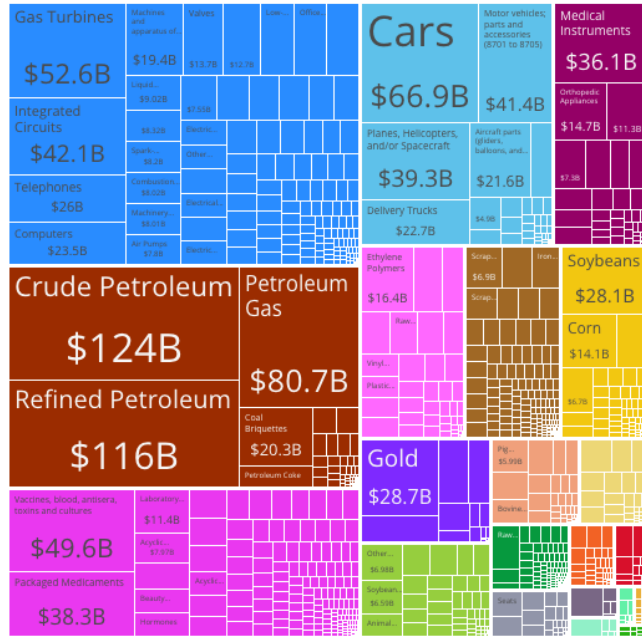

Total: \$6.62B

Product Exports

[Click to select a Product]

Total: \$1.9T

Destinations

[Click to select a Country]

Total: \$1.9T

Product Imports
[Click to select a Product]

Total: \$2.98T

Destinations
[Click to select a Country]

Total: \$2.98T

Innovación

Emprender es un deber

Innovación = Invención x Uso

Figure 2-1. Interacting Technology Stages

Espectro de Innovación Tecnológica (La realidad)